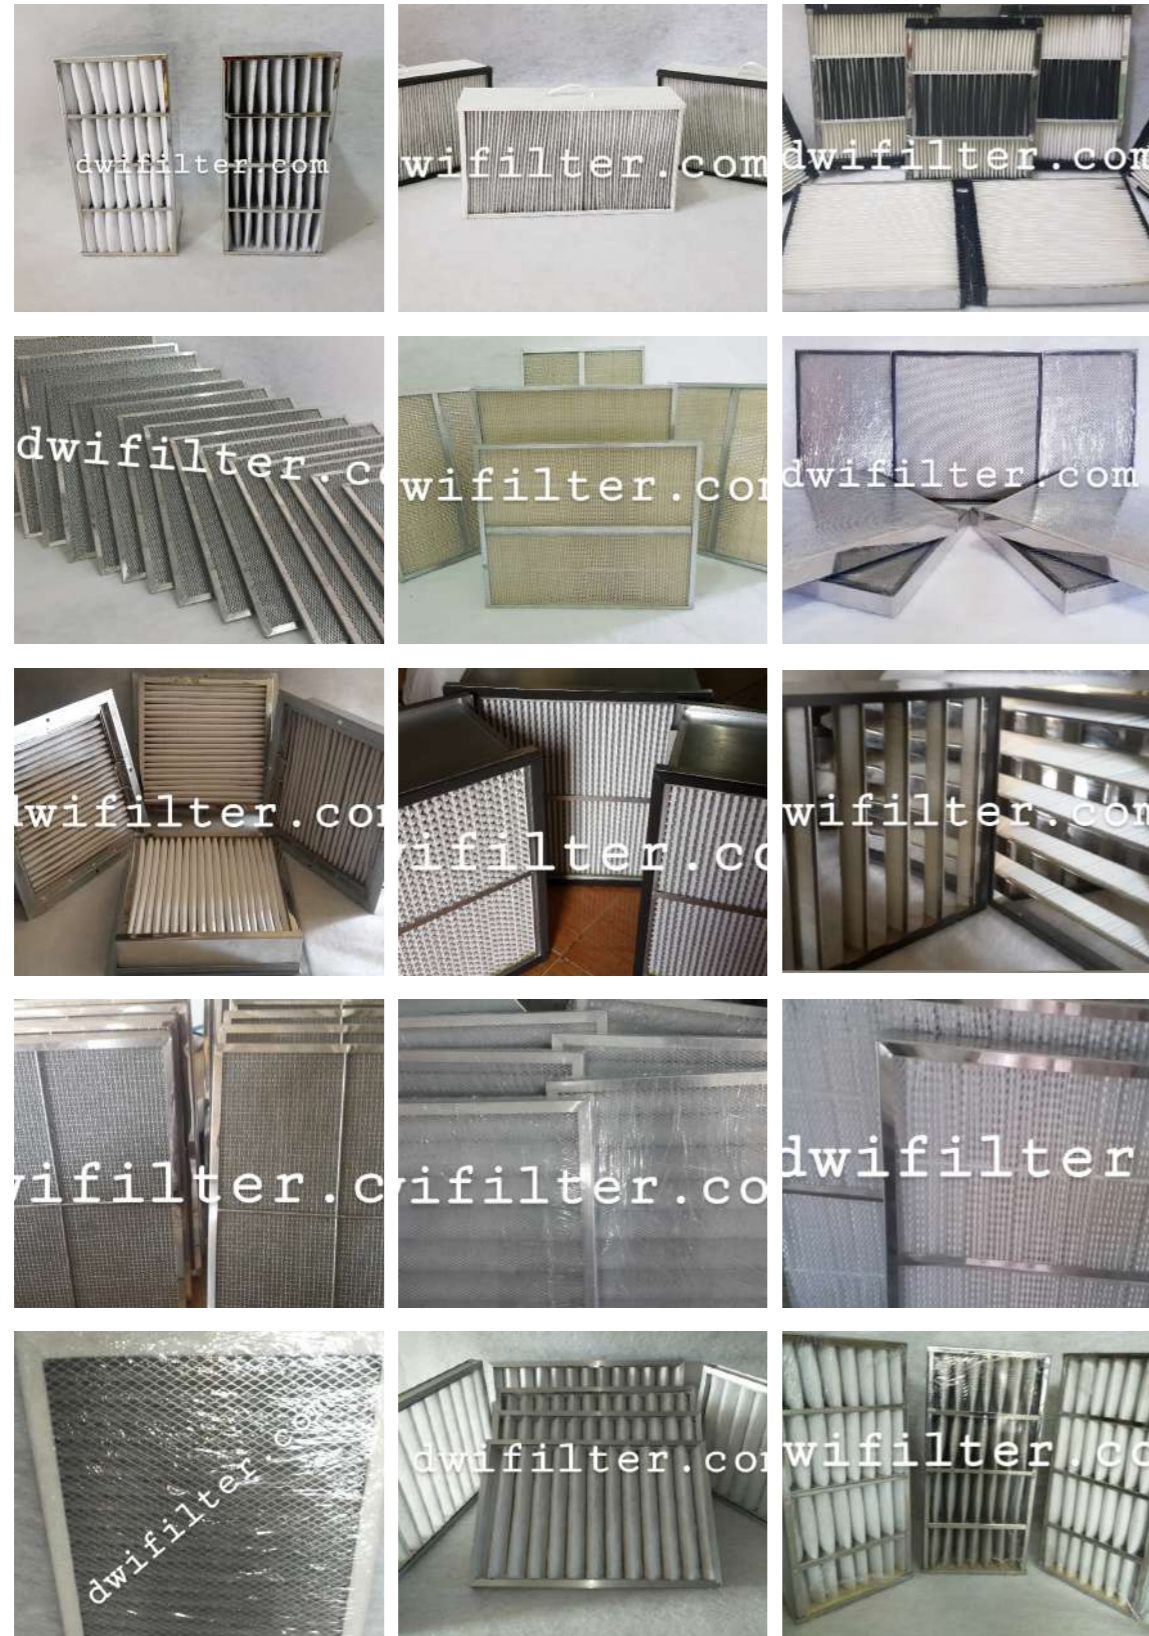

PRODUCT PANEL FILTER